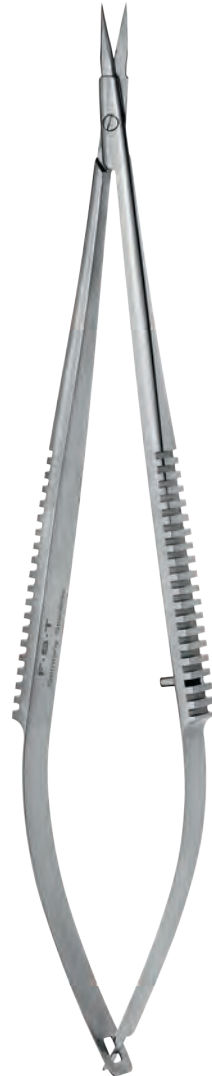

Round Handled Vannas

Round handles allow easy fingertip adjustments.

**Straight
Sharp/Sharp**

12.5 cm
Cutting edge: 6 mm
Tip Ø: 0.075 mm

No. 15400-12

**Curved
Sharp/Sharp**

12.5 cm
Cutting edge: 6 mm
Tip Ø: 0.075 mm

No. 15401-12

Spring Scissors

**Straight
Sharp/Sharp**

14 cm
Cutting edge: 6 mm
Tip Ø: 0.15 mm

No. 15020-15

**Curved
Sharp/Sharp**

14 cm
Cutting edge: 6 mm
Tip Ø: 0.15 mm

No. 15021-15

Ceramic Coated Spring Scissors

**Straight
Sharp/Sharp**

10 cm
Cutting edge: 7 mm
Tip Ø: 0.1 mm

No. 15750-11

**Curved
Sharp/Sharp**

10 cm
Cutting edge: 7 mm
Tip Ø: 0.1 mm

No. 15751-11