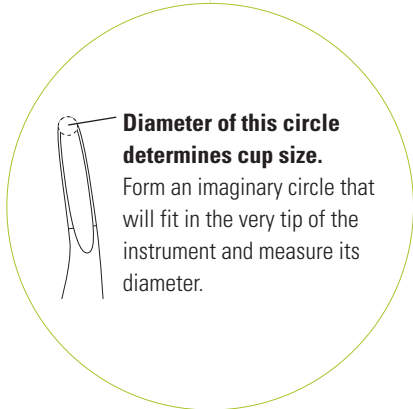

**Baby-Beyer**

Double-action rongeur with strong jaws helps relieve hand strain.

**Beyer**

Double-action rongeur with strong jaws helps relieve hand strain.

 <b>Straight</b> 15 cm Cup size: 2 mm <b>No. 16023-15</b>	 <b>Curved</b> 15 cm Cup size: 2 mm <b>No. 16022-15</b>
--	--

 <b>Curved</b> 18 cm Cup size: 2.5 mm <b>No. 16002-18</b>
--