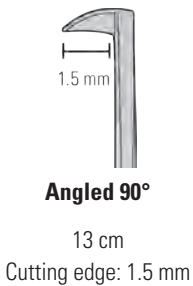

Von Graefe Knife

Used for cutting dura.

No. 10059-13

Cataract Knife

One of the most popular dissecting knives with a microfine point. The cutting edge is lance shaped to provide the ideal cutting angle.

Straight

12.5 cm
Cutting edge: 4 mm

No. 10055-12

Angled 30°

12.5 cm
Cutting edge: 4 mm

No. 10056-12

Sichel

Curved

12 cm
Cutting edge: 9 mm