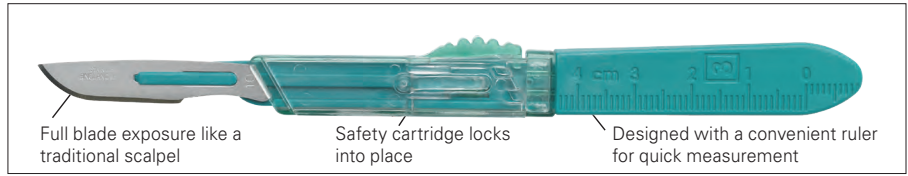

Gross Anatomy Blade and Handle

7.5 cm
Box of 100 blades

No. 10060-00

No. 10060-13

Disposable Safety Scalpels

Plastic handle #3 with stainless steel blades. The protective cartridge completely covers the blade for safe, fast and easy disposal. **Single-use and non-sterile.**

#10 scalpels
Pkg. of 10 blades

No. 10000-10

#11 scalpels
Pkg. of 10 blades

No. 10000-11

#15 scalpels
Pkg. of 10 blades

No. 10000-15

Scalpel shown with safety cartridge closed and locked into place.