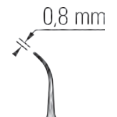

Straight
Serrated

No. 11064-07

Curved
Serrated

No. 11065-07

Straight
1x2 Teeth

No. 11066-07

Curved
1x2 Teeth

No. 11067-07

The length of all forceps is 8.5 cm
The dimensions of all tips are 0.5 x 0.5 mm

Straight
Serrated

No. 11069-08

Straight
1x2 Teeth

No. 11070-08

The length of all forceps is 9.5 cm
The dimensions of all tips are 0.8 x 0.5 mm

Straight
Serrated

No. 11040-08

Curved
Serrated

No. 11041-08

Straight
1x2 Teeth

No. 11042-08

Curved
1x2 Teeth

No. 11043-08