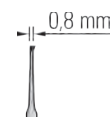

The length of all forceps is 8.5 cm
The dimensions of all tips are 0.5 x 0.5 mm

Straight
Serrated

No. 11069-08

Straight
1x2 Teeth

No. 11070-08

The length of all forceps is 9.5 cm
The dimensions of all tips are 0.8 x 0.5 mm

Straight
Serrated

No. 11040-08

Curved
Serrated

No. 11041-08

Straight
1x2 Teeth

No. 11042-08

Curved
1x2 Teeth

No. 11043-08