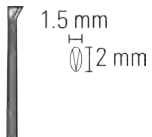

Gillies

Straight
1x2 Teeth & cross serrated
15 cm
1.5 x 2 mm

No. 11028-15

Russian

Special cupped pattern for superior grip.

Straight
Cupped teeth
15 cm
6 x 11 mm

No. 11026-15

Organ Holding Forceps

With limit screw to prevent excessive applied pressure.

Straight
Serrated
14.5 cm
8 x 11 mm

No. 11031-15