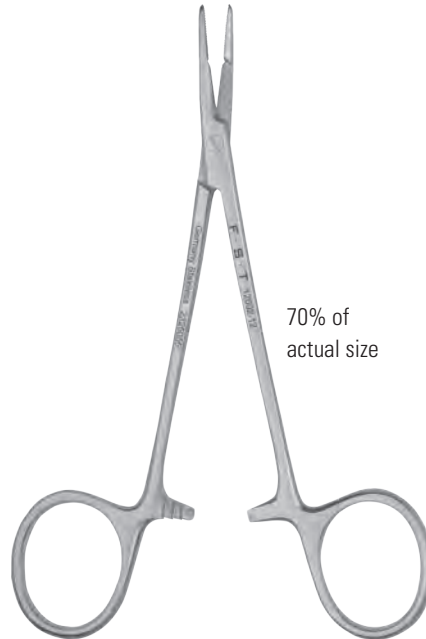

**Mathieu**

Extra slim and narrow profile, with squeeze-lock.  
Facilitates excellent wrist motion for suturing.

14 cm  
Lock: Yes

**No. 12010-14**

14 cm  
Tungsten Carbide jaws  
Lock: Yes

**No. 12510-14**

**Olsen-Hegar with Suture Cutter**

12102-12

70% of actual size

12 cm  
Cutting edge: 10 mm  
Lock: Yes

**No. 12002-12**

**No. 12102-12**

14 cm  
Cutting edge: 15 mm  
Lock: Yes

**No. 12002-14**

**Olsen-Hegar with Suture Cutter and Tungsten Carbide Jaws**

12512-12

70% of actual size

12 cm  
Tungsten Carbide jaws  
Cutting edge: 10 mm  
Lock: Yes

**No. 12502-12**

**No. 12512-12**

14 cm  
Tungsten Carbide jaws  
Cutting edge: 15 mm  
Lock: Yes

**No. 12502-14**

WOUND CLOSURE