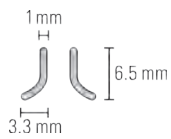

Heiss

10 cm
Max. spread: 2.3 cm
4 x 4 Blunt teeth

No. 17011-10

Gelpi

10 cm
Angled down
Max. spread: 3 cm
1 x 1 Sharp teeth

No. 17017-10