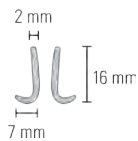

Weitlaner-Locktite

Wullstein

Straight
2 x 3 Blunt teeth
11 cm
Max. spread: 4 cm

Straight
3 x 4 Blunt teeth
13 cm
Max. spread: 4 cm

Angled down
3 x 3 Blunt teeth
11 cm
Max. spread: 3 cm

No. 17012-11

No. 17012-13