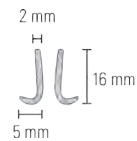

Weitlaner-Locktite

Wullstein

Straight
2 x 3 Blunt teeth
11 cm
Max. spread: 4 cm

Straight
3 x 4 Blunt teeth
13 cm
Max. spread: 4 cm

Angled down
3 x 3 Blunt teeth
11 cm
Max. spread: 3 cm

No. 17012-11

No. 17012-13