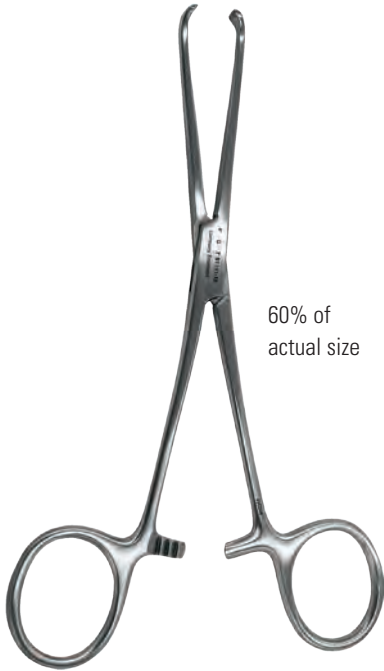

Allis Clamp

60% of actual size

5x6 Teeth

15 cm
Tip width: 6 mm

No. 91191-15

Hose Clamp

60% of actual size

Cross-Serrated

15 cm
Tip width: 4 mm

No. 91198-15

Lister Sine Clamp

60% of actual size

Serrated

16 cm
Tip width: 3 mm

No. 91199-16

DISCOUNT