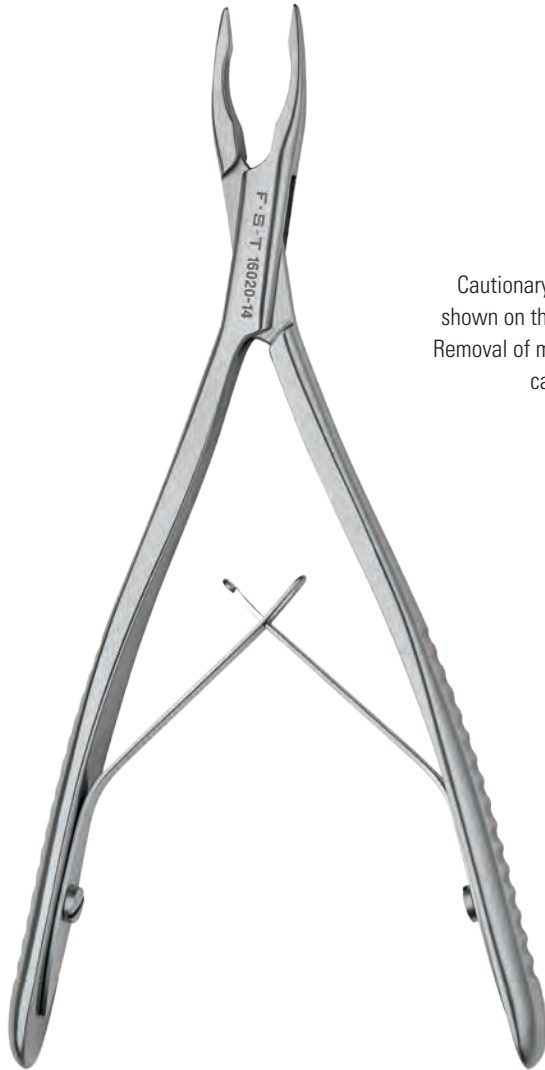

Friedmann-Pearson Rongeur

Best suited for delicate work, this is one of our finest tip rongeurs in our product line. The fine-cupped jaws have been designed with a longer and slimmer approach for better visibility.

Cautionary note: The fine rongeur tips shown on this page are extremely fragile. Removal of material with a twisting motion can damage the tips.

Straight

14 cm
Cup size: 0.7 mm

No. 16120-14

Curved

14 cm
Cup size: 0.7 mm

No. 16121-14

Straight

14 cm
Cup size: 1 mm

No. 16020-14

Curved

14 cm
Cup size: 1 mm

No. 16021-14