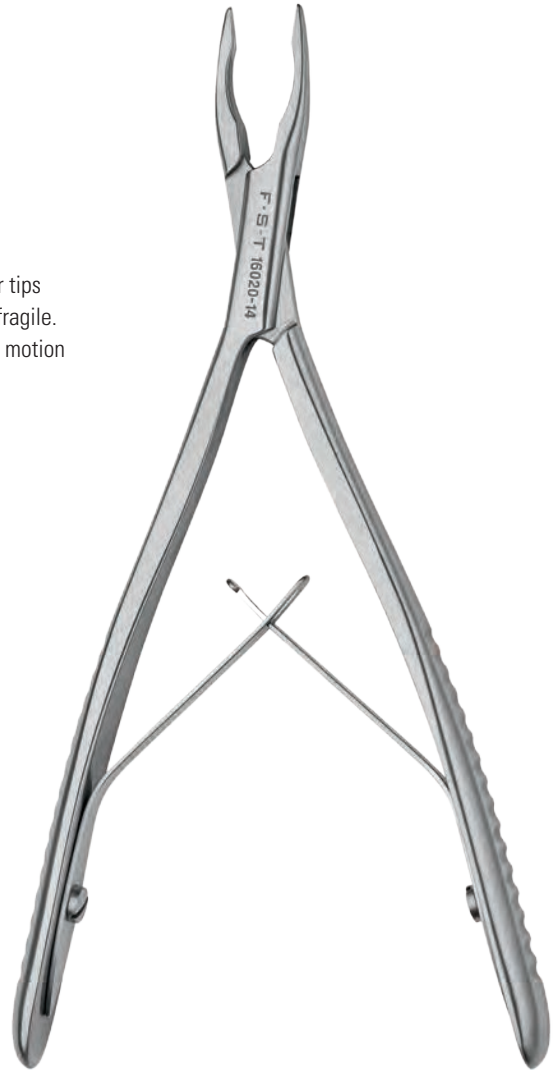

Friedmann-Pearson Rongeur

Best suited for delicate work, this is one of our finest tip rongeurs in our product line. The fine-cupped jaws have been designed with a longer and slimmer approach for better visibility.

Cautionary note: The fine rongeur tips shown on this page are extremely fragile. Removal of material with a twisting motion can damage the tips.

Straight

14 cm
Cup size: 0.7 mm

No. 16120-14

Curved

14 cm
Cup size: 0.7 mm

No. 16121-14

Straight

14 cm
Cup size: 1 mm

No. 16020-14

Curved

14 cm
Cup size: 1 mm

No. 16021-14