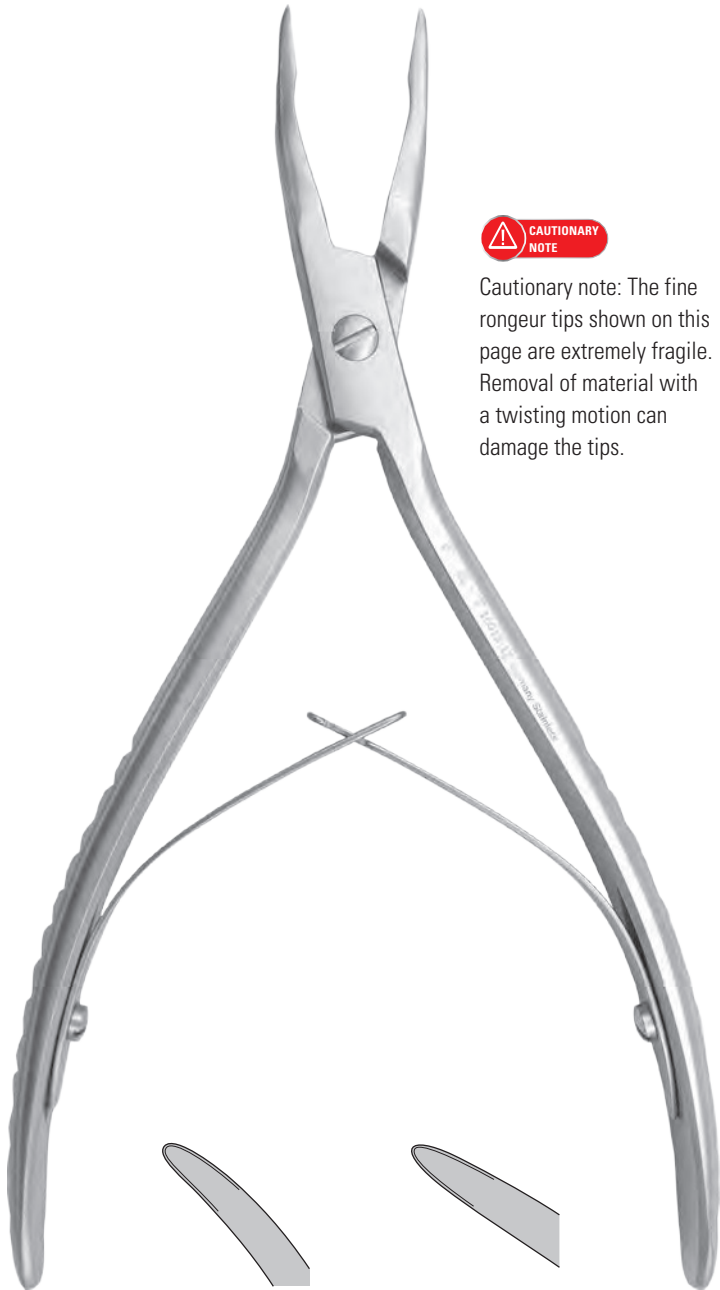

Pearson

Provides excellent visibility at dissection site due to its extra long and narrow approach to the fine cutting jaws. Especially suitable for larger hands.

Cautionary note: The fine rongeur tips shown on this page are extremely fragile. Removal of material with a twisting motion can damage the tips.

Shallow bend

17 cm
Cup size: 1 mm

No. 16015-17

Sharp bend

17 cm
Cup size: 1.2 mm

No. 16016-17

Luer

Curved

15 cm
Cup size: 4 mm

No. 16001-15