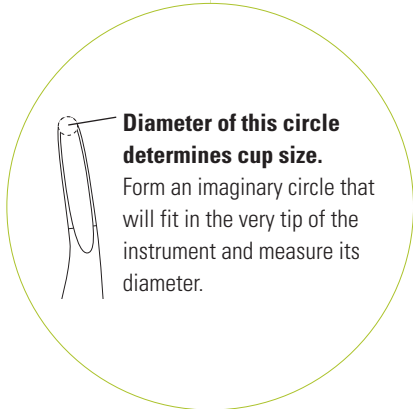

**Baby-Beyer**

Double-action rongeur with strong jaws helps relieve hand strain.

**Beyer**

Double-action rongeur with strong jaws helps relieve hand strain.

**Straight**

15 cm  
Cup size: 2 mm

**No. 16023-15**

**Curved**

15 cm  
Cup size: 2 mm

**No. 16022-15**

**Curved**

18 cm  
Cup size: 2.5 mm

**No. 16002-18**