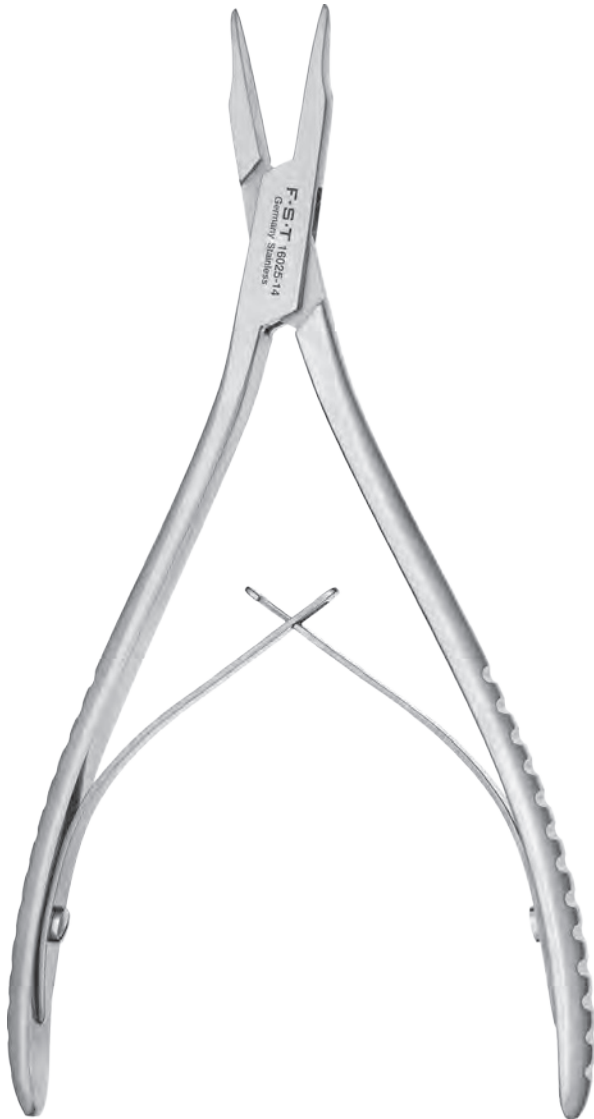

Bone Pliers

To peel back skull flaps.

Straight

15.5 cm

No. 16025-14

Bone Shears

60% of actual size

Curved

24 cm
Cutting edge: 65 mm

No. 16150-24