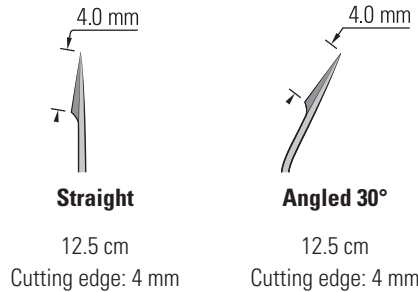

Von Graefe Knife

Used for cutting dura.

No. 10059-13

Cataract Knife

One of the most popular dissecting knives with a microfine point. The cutting edge is lance shaped to provide the ideal cutting angle.

No. 10055-12