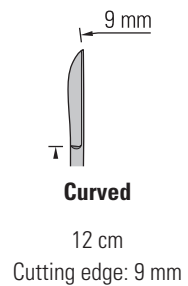

Von Graefe Knife

Used for cutting dura.

No. 10059-13

Cataract Knife

One of the most popular dissecting knives with a microfine point. The cutting edge is lance shaped to provide the ideal cutting angle.

No. 10055-12

No. 10056-12

Sichel

No. 10073-14