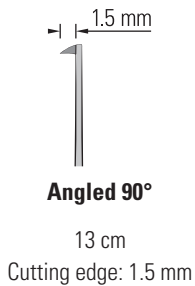

Von Graefe Knife

Used for cutting dura.

No. 10059-13

Cataract Knife

One of the most popular dissecting knives with a microfine point. The cutting edge is lance shaped to provide the ideal cutting angle.

No. 10055-12