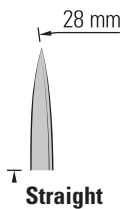

Micro Knife

Straight
13 cm
Cutting edge: 28 mm

No. 10370-13

Micro Knife Side Cut

Side cut
15 cm
Cutting edge: 2 mm

No. 10058-15

Circle Knife

Sharp cutting edge around tip.

Round
16 cm
Cutting edge: 2 mm

No. 10059-15