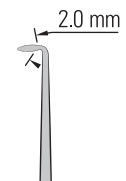

Micro Knife

Straight
13 cm
Cutting edge: 28 mm

No. 10370-13

Micro Knife Side Cut

Side cut
15 cm
Cutting edge: 2 mm

No. 10058-15

Circle Knife

Sharp cutting edge around tip.

Round
16 cm
Cutting edge: 2 mm

No. 10059-15