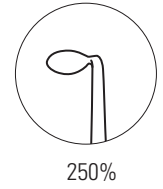

Micro Knife

Straight
13 cm
Cutting edge: 28 mm

No. 10370-13

Micro Knife Side Cut

Side cut
15 cm
Cutting edge: 2 mm

No. 10058-15

Circle Knife

Sharp cutting edge around tip.

Round
16 cm
Cutting edge: 2 mm

No. 10059-15