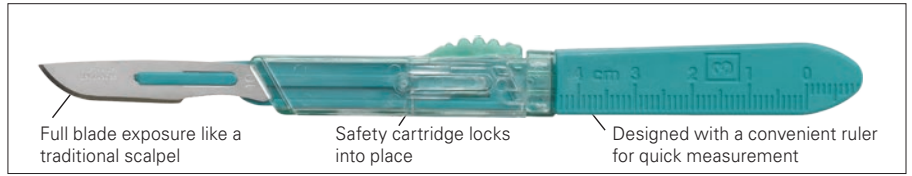

SCALPELS

KNIVES & SCALPELS

Gross Anatomy Blade and Handle

13 cm

No. 10060-13

#60 blades

7.5 cm
Box of 100 blades

No. 10060-00

Disposable Safety Scalpels

Plastic handle #3 with stainless steel blades. The protective cartridge completely covers the blade for safe, fast and easy disposal. **Single-use and non-sterile.**

#10 scalpels

Scalpel shown with safety cartridge closed and locked into place.