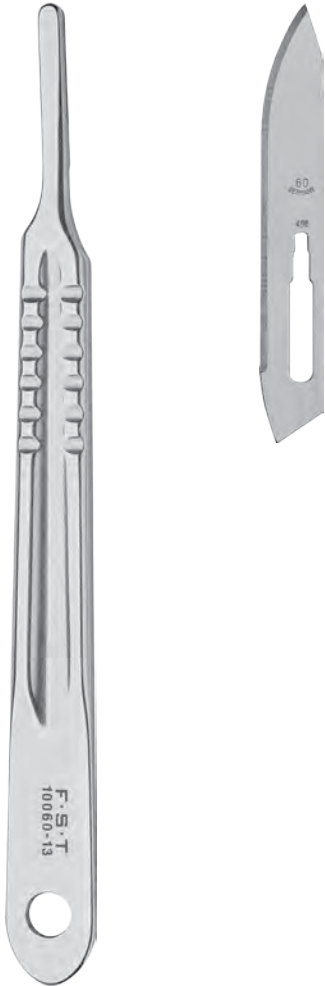

SCALPELS

KNIVES & SCALPELS

Gross Anatomy Blade and Handle

13 cm

No. 10060-13

#60 blades

7.5 cm
Box of 100 blades

No. 10060-00

Disposable Safety Scalpels

Plastic handle #3 with stainless steel blades. The protective cartridge completely covers the blade for safe, fast and easy disposal. **Single-use and non-sterile.**

#10 scalpels

14 cm
Pkg. of 10 blades

No. 10000-10

#11 scalpels

14 cm
Pkg. of 10 blades

No. 10000-11

#15 scalpels

14 cm
Pkg. of 10 blades

No. 10000-15

Scalpel shown with safety cartridge closed and locked into place.