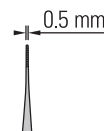

Curved
Smooth

10 cm
0.5 x 0.3 mm

No. 11373-12

Moria MC32