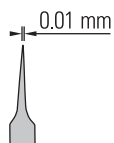

Moria Ultra Fine Forceps

These forceps have the most finely executed points available. They are extremely light, superbly balanced and have a gentle spring action. The shanks are specially designed with an arch which ensures maximum force to the tips. The tips close flat for 6 mm from the points to give a large holding area. The tips have been expertly finished under magnification.

Moria MC40

Straight

11 cm
0.05 x 0.01 mm

No. 11370-40

Moria MC40/B

Curved

11 cm
0.05 x 0.01 mm

No. 11370-42