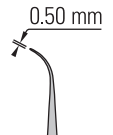

Moria Iris Forceps

Balanced with gentle spring action and tips that are perfectly matched.

Moria MC32/B

Straight
Smooth

10 cm
0.5 x 0.3 mm

No. 11373-22

Moria MC31/B

Curved
Smooth