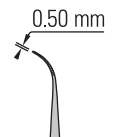

Moria Iris Forceps

Balanced with gentle spring action and tips that are perfectly matched.

Moria MC32/B

Straight
Smooth

10 cm
0.5 x 0.3 mm

No. 11373-22

Moria MC31/B

Curved
Smooth

10 cm
0.5 x 0.3 mm

No. 11373-12

Moria MC32

Serrated

No. 11370-32

Moria MC31

Serrated

No. 11370-31