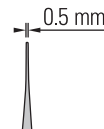

Moria 9980

Straight

13 cm
0.1 x 0.06 mm

No. 11399-80

Moria 9987

Curved

13 cm
0.1 x 0.06 mm

No. 11399-87

Moria Iris Forceps

Balanced with gentle spring action and tips that are perfectly matched.

Moria MC32/B

Straight
Smooth

10 cm
0.5 x 0.3 mm

No. 11373-22

Moria MC31/B

Curved
Smooth