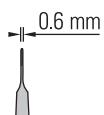

Graefe Forceps

Straight Serrated

7 cm
0.6 x 0.5 mm

No. 11064-07

Curved Serrated

7 cm
0.6 x 0.5 mm

No. 11065-07

1x2 Teeth

7 cm
0.6 x 0.5 mm

No. 11066-07

1x2 Teeth

7 cm
0.6 x 0.5 mm

No. 11067-07

Bishop-Harman

Extra light, fenestrated handles ensure a good grip.

10x magnification

Straight Serrated

8.5 cm
0.5 x 0.5 mm

No. 11069-08

Straight 1x2 Teeth

8.5 cm
0.5 x 0.5 mm

No. 11070-08

Octagon Forceps

The octagon shaped grip provides a particularly secure finger hold.

Straight Serrated

9.5 cm
0.8 x 0.5 mm

No. 11040-08

Curved Serrated

9.5 cm
0.8 x 0.5 mm

No. 11041-08

1x2 Teeth

9.5 cm
0.8 x 0.5 mm