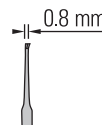

Straight Serrated

8.5 cm
0.5 x 0.5 mm

No. 11069-08

Straight 1x2 Teeth

8.5 cm
0.5 x 0.5 mm

No. 11070-08

Octagon Forceps

The octagon shaped grip provides a particularly secure finger hold.

Straight Serrated

9.5 cm
0.8 x 0.5 mm

No. 11040-08

Curved Serrated

9.5 cm
0.8 x 0.5 mm

No. 11041-08

1x2 Teeth

9.5 cm
0.8 x 0.5 mm

No. 11042-08

1x2 Teeth

9.5 cm
0.8 x 0.5 mm

No. 11043-08

FORCEPS/TWEEZERS