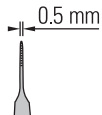

Graefe Forceps

Straight Serrated

7 cm
0.6 x 0.5 mm

No. 11064-07

Curved Serrated

7 cm
0.6 x 0.5 mm

No. 11065-07

1x2 Teeth

7 cm
0.6 x 0.5 mm

No. 11066-07

1x2 Teeth

7 cm
0.6 x 0.5 mm

No. 11067-07

Bishop-Harman

Extra light, fenestrated handles ensure a good grip.

10x magnification

Straight Serrated

8.5 cm
0.5 x 0.5 mm

No. 11069-08

Straight 1x2 Teeth

8.5 cm
0.5 x 0.5 mm

No. 11070-08

Octagon Forceps

The octagon shaped grip provides a particularly secure finger hold.

Straight Serrated

9.5 cm
0.8 x 0.5 mm

No. 11040-08

Curved Serrated

9.5 cm
0.8 x 0.5 mm

No. 11041-08

1x2 Teeth

9.5 cm
0.8 x 0.5 mm