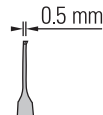

Graefe Forceps

Straight Serrated

7 cm
0.6 x 0.5 mm

No. 11064-07

Curved Serrated

7 cm
0.6 x 0.5 mm

No. 11065-07

1x2 Teeth

7 cm
0.6 x 0.5 mm

No. 11066-07

1x2 Teeth

7 cm
0.6 x 0.5 mm

No. 11067-07

Bishop-Harman

Extra light, fenestrated handles ensure a good grip.

10x magnification

Straight Serrated

8.5 cm
0.5 x 0.5 mm

No. 11069-08

Straight 1x2 Teeth

8.5 cm
0.5 x 0.5 mm

No. 11070-08

Octagon Forceps

The octagon shaped grip provides a particularly secure finger hold.

Straight Serrated

9.5 cm
0.8 x 0.5 mm

No. 11040-08

Curved Serrated

9.5 cm
0.8 x 0.5 mm

No. 11041-08

1x2 Teeth

9.5 cm
0.8 x 0.5 mm