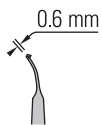

Graefe Forceps

Straight Serrated

7 cm
0.6 x 0.5 mm

No. 11064-07

Curved Serrated

7 cm
0.6 x 0.5 mm

No. 11065-07

1x2 Teeth

7 cm
0.6 x 0.5 mm

No. 11066-07

1x2 Teeth

7 cm
0.6 x 0.5 mm

No. 11067-07

Bishop-Harman

Extra light, fenestrated handles ensure a good grip.

10x magnification

Straight Serrated

8.5 cm
0.5 x 0.5 mm

No. 11069-08

Straight 1x2 Teeth

8.5 cm
0.5 x 0.5 mm

No. 11070-08

Octagon Forceps

The octagon shaped grip provides a particularly secure finger hold.

Straight Serrated

9.5 cm
0.8 x 0.5 mm

No. 11040-08

Curved Serrated

9.5 cm
0.8 x 0.5 mm

No. 11041-08

1x2 Teeth

9.5 cm
0.8 x 0.5 mm