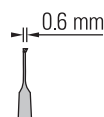

Graefe Forceps

Straight Serrated

7 cm
0.6 x 0.5 mm

No. 11064-07

Curved Serrated

7 cm
0.6 x 0.5 mm

No. 11065-07

1x2 Teeth

7 cm
0.6 x 0.5 mm

No. 11066-07

1x2 Teeth

7 cm
0.6 x 0.5 mm

No. 11067-07

Bishop-Harman

Extra light, fenestrated handles ensure a good grip.

10x magnification

Straight Serrated

8.5 cm
0.5 x 0.5 mm

No. 11069-08

Straight 1x2 Teeth

8.5 cm
0.5 x 0.5 mm

No. 11070-08

Octagon Forceps

The octagon shaped grip provides a particularly secure finger hold.

Straight Serrated

9.5 cm
0.8 x 0.5 mm

No. 11040-08

Curved Serrated

9.5 cm
0.8 x 0.5 mm

No. 11041-08

1x2 Teeth

9.5 cm
0.8 x 0.5 mm