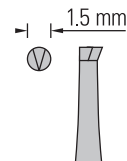

Micro-Adson with Fenestrated Handle

Our delicate Micro-Adson forceps, with five windows to aid in stability and easy finger adjustments.

Straight Serrated

12 cm
0.8 x 1 mm

No. 11020-12

Straight 1x2 Teeth

12 cm
0.5 x 0.6 mm

No. 11032-12

Straight Tying platform with 1x2 teeth

12 cm
0.8 x 2 mm
Tying platform: 6 mm

No. 11022-12

Adson

Wide, strong grip with narrow tips.

11506-12

Straight Serrated

12 cm
1.5 x 1 mm

No. 11006-12

Straight 1x2 Teeth

12 cm
1.5 x 2 mm

No. 11027-12

Straight Cross Serrated Tungsten Carbide

12 cm
1.5 x 1.3 mm

No. 11506-12