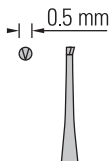

Micro-Adson

Our most delicate version of the popular Adson forceps.

Straight Serrated

12 cm
0.8 x 0.9 mm

No. 11018-12

Straight 1x2 Teeth

12 cm
0.8 x 1.3 mm

No. 11019-12

Micro-Adson with Fenestrated Handle

Our delicate Micro-Adson forceps, with five windows to aid in stability and easy finger adjustments.

Straight Serrated

12 cm
0.8 x 1 mm

No. 11020-12

Straight 1x2 Teeth

12 cm
0.5 x 0.6 mm

No. 11032-12

Straight Tying platform with 1x2 teeth

12 cm
0.8 x 2 mm
Tying platform: 6 mm

No. 11022-12

Adson

Wide, strong grip with narrow tips.

11506-12

Straight Serrated

12 cm
1.5 x 1 mm

No. 11006-12

Straight 1x2 Teeth

12 cm
1.5 x 2 mm

No. 11027-12

Straight Cross Serrated Tungsten Carbide

12 cm
1.5 x 1.3 mm

No. 11506-12