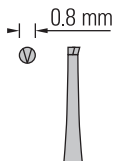

Micro-Adson

Our most delicate version of the popular Adson forceps.

Straight Serrated

12 cm
0.8 x 0.9 mm

No. 11018-12

Straight 1x2 Teeth

12 cm
0.8 x 1.3 mm

No. 11019-12

Micro-Adson with Fenestrated Handle

Our delicate Micro-Adson forceps, with five windows to aid in stability and easy finger adjustments.

Straight Serrated

12 cm
0.8 x 1 mm

No. 11020-12

Straight 1x2 Teeth

12 cm
0.5 x 0.6 mm

No. 11032-12

Straight Tying platform with 1x2 teeth

12 cm
0.8 x 2 mm
Tying platform: 6 mm

No. 11022-12

Adson

Wide, strong grip with narrow tips.

11506-12

Straight Serrated

12 cm
1.5 x 1 mm

No. 11006-12

Straight 1x2 Teeth

12 cm
1.5 x 2 mm

No. 11027-12

Straight Cross Serrated Tungsten Carbide

12 cm
1.5 x 1.3 mm

No. 11506-12