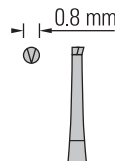

Micro-Adson with Fenestrated Handle

Our delicate Micro-Adson forceps, with five windows to aid in stability and easy finger adjustments.

Straight Serrated

12 cm
0.8 x 1 mm

No. 11020-12

Straight 1x2 Teeth

12 cm
0.5 x 0.6 mm

No. 11032-12

Straight Tying platform with 1x2 teeth

12 cm
0.8 x 2 mm
Tying platform: 6 mm

No. 11022-12

Adson

Wide, strong grip with narrow tips.

11506-12

Straight Serrated

12 cm
1.5 x 1 mm

No. 11006-12

Straight 1x2 Teeth

12 cm
1.5 x 2 mm

No. 11027-12

Straight Cross Serrated Tungsten Carbide

12 cm
1.5 x 1.3 mm

No. 11506-12