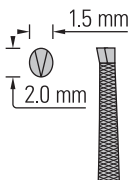

**Gillies**

**Straight**  
**1x2 Teeth & cross serrated**

15 cm  
1.5 x 2 mm

**No. 11028-15**

**Russian**

Special cupped pattern for superior grip.

**Straight**  
**Cupped teeth**

15 cm  
6 x 11 mm

**No. 11026-15**

**Organ Holding Forceps**

With limit screw to prevent excessive applied pressure.

**Straight**  
**Serrated**

14.5 cm  
8 x 11 mm

**No. 11031-15**