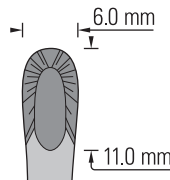

**Gillies**

**Straight**  
**1x2 Teeth & cross serrated**

15 cm  
1.5 x 2 mm

**No. 11028-15**

**Russian**

Special cupped pattern for superior grip.

**Straight**  
**Cupped teeth**

15 cm  
6 x 11 mm

**No. 11026-15**

**Organ Holding Forceps**

With limit screw to prevent excessive applied pressure.

**Straight**  
**Serrated**

14.5 cm  
8 x 11 mm

**No. 11031-15**