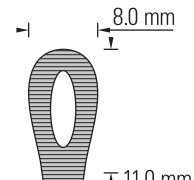

**Gillies**

**Straight**  
**1x2 Teeth & cross serrated**

15 cm  
1.5 x 2 mm

**No. 11028-15**

**Russian**

Special cupped pattern for superior grip.

**Straight**  
**Cupped teeth**

15 cm  
6 x 11 mm

**No. 11026-15**

**Organ Holding Forceps**

With limit screw to prevent excessive applied pressure.

**Straight**  
**Serrated**

14.5 cm  
8 x 11 mm

**No. 11031-15**