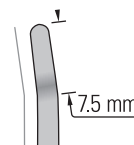

Micro Spatula

Straight

11 cm
17.5 x 1 x 0.25 mm

No. 10089-11

Mirror Finish Micro Spatula

Mirror finished to provide a non-stick spatula.

Curved

12 cm
15 x 0.8 x 0.25 mm

No. 10087-12

Double-Ended Micro Spatula

Curved/Angled

13 cm
25 x 2 x 0.3 mm

No. 10091-12

SPATULAE