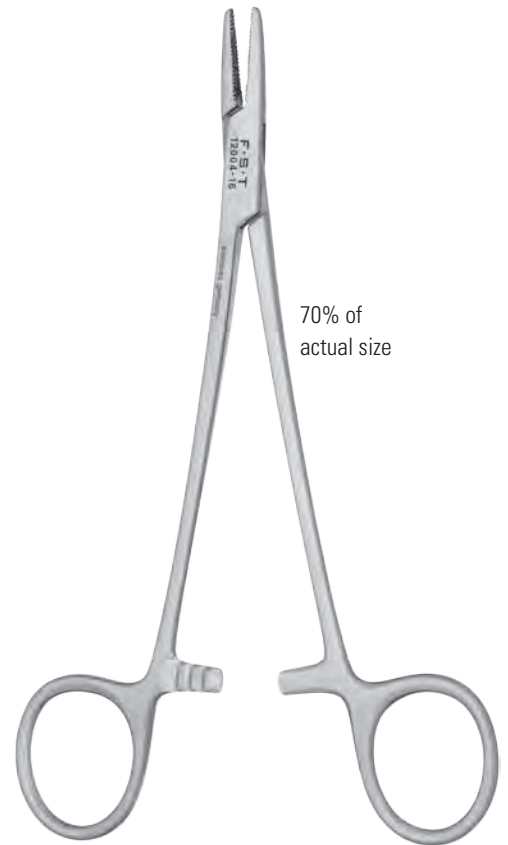

NEEDLE HOLDERS

Olsen-Hegar with Suture Cutter

12102-12

70% of actual size

12 cm

Cutting edge: 10 mm
Lock: Yes

No. 12002-12

No. 12102-12

14 cm

Cutting edge: 15 mm
Lock: Yes

No. 12002-14

Olsen-Hegar with Suture Cutter and Tungsten Carbide Jaws

12512-12

12502-12

12512-12

70% of actual size

12 cm

Tungsten Carbide jaws
Cutting edge: 10 mm
Lock: Yes

No. 12502-12

No. 12512-12

14 cm

Tungsten Carbide jaws
Cutting edge: 15 mm
Lock: Yes

No. 12502-14

Mayo-Hegar

70% of actual size

16 cm

Lock: Yes

No. 12004-16

18 cm

Lock: Yes

No. 12004-18

WOUND CLOSURE