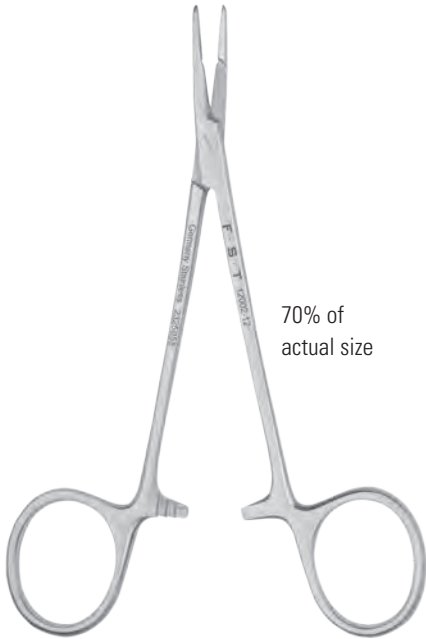

NEEDLE HOLDERS

Olsen-Hegar with Suture Cutter

12102-12

70% of actual size

12 cm

Cutting edge: 10 mm
Lock: Yes

No. 12002-12

No. 12102-12

14 cm

Cutting edge: 15 mm
Lock: Yes

No. 12002-14

Olsen-Hegar with Suture Cutter and Tungsten Carbide Jaws

12512-12

12502-12

12512-12

70% of actual size

12 cm

Tungsten Carbide jaws
Cutting edge: 10 mm
Lock: Yes

No. 12502-12

No. 12512-12

14 cm

Tungsten Carbide jaws
Cutting edge: 15 mm
Lock: Yes

No. 12502-14

Mayo-Hegar

70% of actual size

16 cm

Lock: Yes

No. 12004-16

18 cm

Lock: Yes

No. 12004-18

WOUND CLOSURE