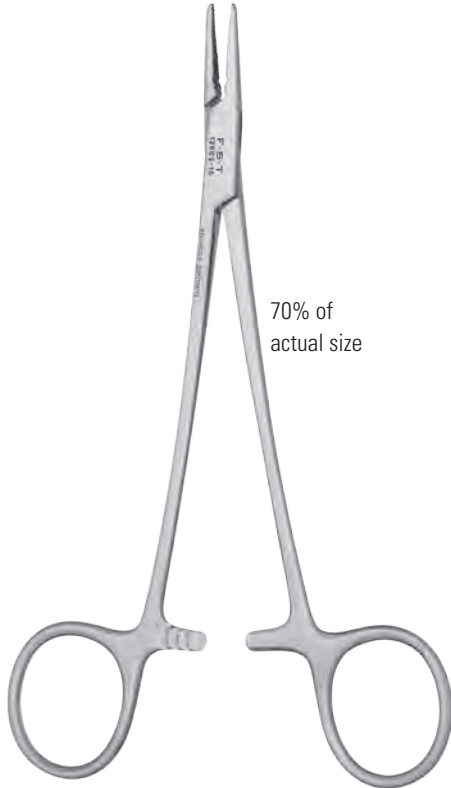

Crile-Wood

12504-15

12503-15
12504-15

70% of actual size

15 cm

Lock: Yes

No. 12003-15

15 cm

Lock: Yes

No. 12503-15

15 cm

Lefthanded & Tungsten Carbide jaws
Lock: Yes

No. 12504-15

15 cm

Lock: Yes

No. 12005-15

Slim Elongated Needle Holder with Tungsten Carbide Jaws

70% of actual size

WOUND CLOSURE