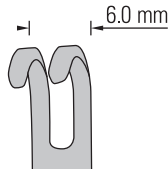

RETRACTORS

Guthrie

Extra delicate pattern.

13 cm
2 Blunt

No. 17021-13

Fine Retractor

13.5 cm
2 Blunt

No. 17023-13

Blair

13.5 cm
4 Blunt

No. 17022-13

Fomon

80% of actual size

17 cm
2 with 2 mm Ball each tip

No. 17020-17

RETRACTORS