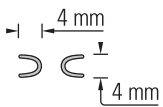

Speculum

Moria

Moria 7699

4.5 cm
Max. spread: 3.5 cm
Curved

No. 17370-53

Fine Adjustable Wire Retractor

5 cm
Max. spread: 3.5 cm
Curved

No. 17004-05

Colibri

Moria

Moria 6346D

3.4 cm
Max. spread: 1.5 cm

No. 17300-02

Moria 6346C

3.3 cm
Max. spread: 1.5 cm

No. 17300-03

Moria 6346B

3.5 cm
Max. spread: 2 cm

No. 17300-04

Agricola

4 cm
Max. spread: 3.5 cm
3 x 3 Sharp teeth

No. 17005-04