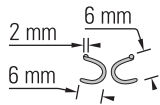

Speculum

Moria

Moria 7699

4.5 cm
Max. spread: 3.5 cm
Curved

No. 17370-53

Fine Adjustable Wire Retractor

5 cm
Max. spread: 3.5 cm
Curved

No. 17004-05

Colibri

Moria

Moria 6346D

3.4 cm
Max. spread: 1.5 cm

No. 17300-02

Moria 6346C

3.3 cm
Max. spread: 1.5 cm

No. 17300-03

Moria 6346B

3.5 cm
Max. spread: 2 cm

No. 17300-04

Agricola

4 cm
Max. spread: 3.5 cm
3 x 3 Sharp teeth

No. 17005-04