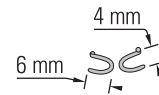

Speculum

Moria

Moria 7699

4.5 cm
Max. spread: 3.5 cm
Curved

No. 17370-53

Fine Adjustable Wire Retractor

5 cm
Max. spread: 3.5 cm
Curved

No. 17004-05

Colibri

Moria

Moria 6346D

3.4 cm
Max. spread: 1.5 cm

No. 17300-02

Moria 6346C

3.3 cm
Max. spread: 1.5 cm

No. 17300-03

Moria 6346B

3.5 cm
Max. spread: 2 cm

No. 17300-04

Agricola

4 cm
Max. spread: 3.5 cm
3 x 3 Sharp teeth

No. 17005-04