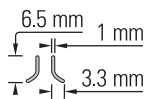

Heiss

10 cm
Max. spread: 2.3 cm
4 x 4 Blunt teeth

No. 17011-10

Gelpi

10 cm
Angled down
Max. spread: 3 cm
1 x 1 Sharp teeth

No. 17017-10

RETRACTORS