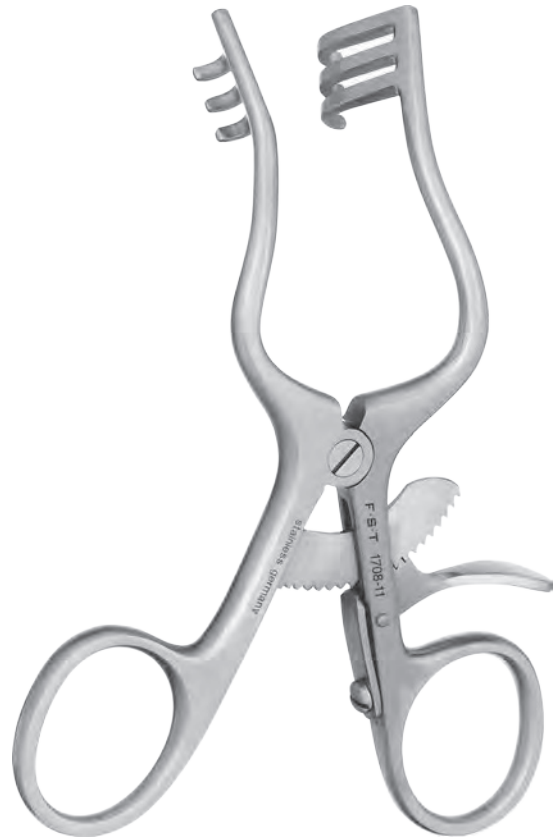

Weitlaner-Locktite

Straight
2 x 3 Blunt teeth
11 cm
Max. spread: 4 cm

No. 17012-11

Straight
3 x 4 Blunt teeth
13 cm
Max. spread: 4 cm

No. 17012-13

Wullstein

Angled down
3 x 3 Blunt teeth
11 cm
Max. spread: 3 cm

No. 17018-11