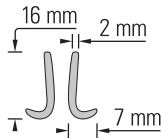

Weitlaner-Locktite

Straight
2 x 3 Blunt teeth
11 cm
Max. spread: 4 cm

No. 17012-11

Straight
3 x 4 Blunt teeth
13 cm
Max. spread: 4 cm

No. 17012-13

Wullstein

Angled down
3 x 3 Blunt teeth
11 cm
Max. spread: 3 cm