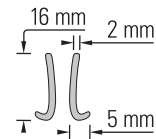

Weitlaner-Locktite

Straight
2 x 3 Blunt teeth
11 cm
Max. spread: 4 cm

No. 17012-11

Straight
3 x 4 Blunt teeth
13 cm
Max. spread: 4 cm

No. 17012-13

Wullstein

Angled down
3 x 3 Blunt teeth
11 cm
Max. spread: 3 cm