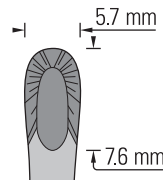

Semken

**Serrated
Straight**

11.5 cm
Tip width: 1.2 mm

No. 91108-12

Straight

14.5 cm
Tip width: 2.2 mm

No. 91108-14

Gillies

80% of
actual size

**1x2 Teeth and
Cross-Serrations**

15.5 cm
Tip width: 2.1 mm

No. 91128-15

Russian

80% of
actual size

Serrated

15 cm
Tip dimension: 7.6 x 5.7 mm

No. 91126-15

McIndoe

80% of
actual size

Serrated

15 cm
Tip width: 1.2 mm

No. 91138-15