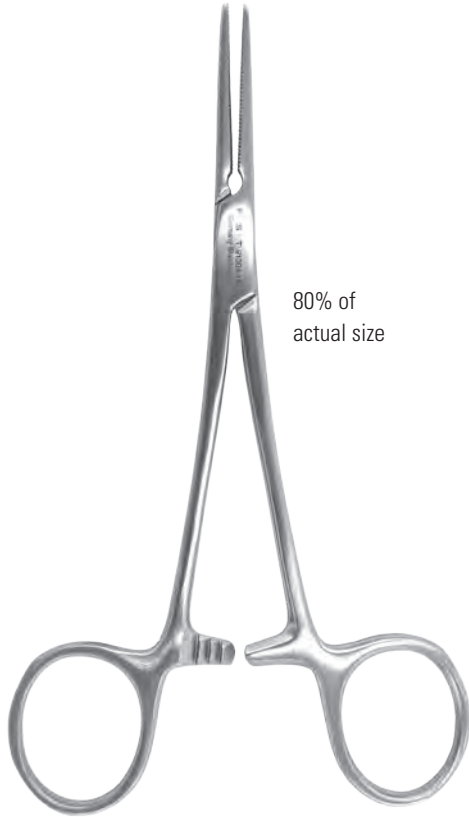

Crile

80% of actual size

Straight Serrated

14 cm
Tip width: 1.5 mm

No. 91304-14

Curved Serrated

14 cm
Tip width: 1.5 mm

No. 91305-14

Straight Serrated

16 cm
Tip width: 2 mm

No. 91304-16

Curved Serrated

16 cm
Tip width: 2 mm

No. 91305-16

Kelly

Straight Serrated

14 cm
Tip width: 2 mm

No. 91318-14

Curved Serrated

14 cm
Tip width: 2 mm

No. 91319-14