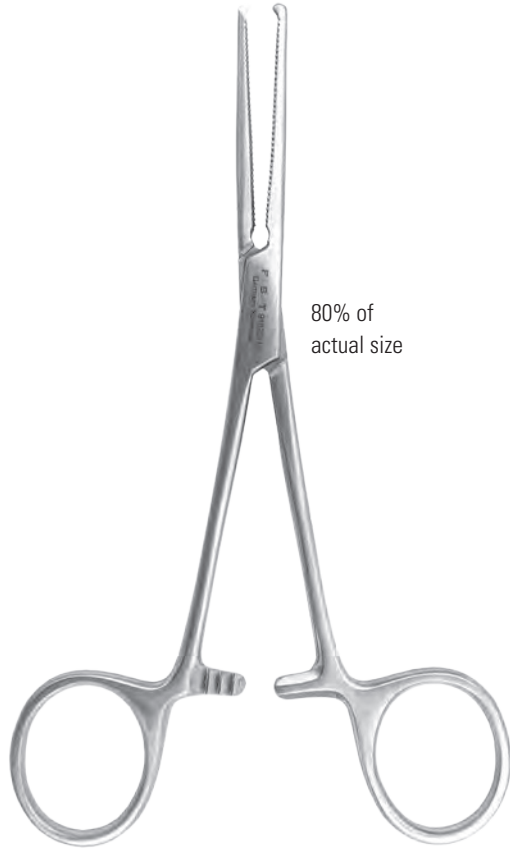

Ochsner-Kocher

80% of actual size

Straight
1x2 Teeth and Serrations

14 cm
Tip width: 2.2 mm

No. 91328-14

Curved
1x2 Teeth and Serrations

14 cm
Tip width: 2.2 mm

No. 91329-14

Straight
1x2 Teeth and Serrations

16 cm
Tip width: 3 mm

No. 91328-16

Curved
1x2 Teeth and Serrations

16 cm
Tip width: 3 mm

No. 91329-16

Kocher

Straight
1x2 Teeth and Serrations
Narrow

14 cm
Tip width: 2.2 mm

No. 91330-14

Curved
1x2 Teeth and Serrations
Narrow

14 cm
Tip width: 2.2 mm

No. 91331-14