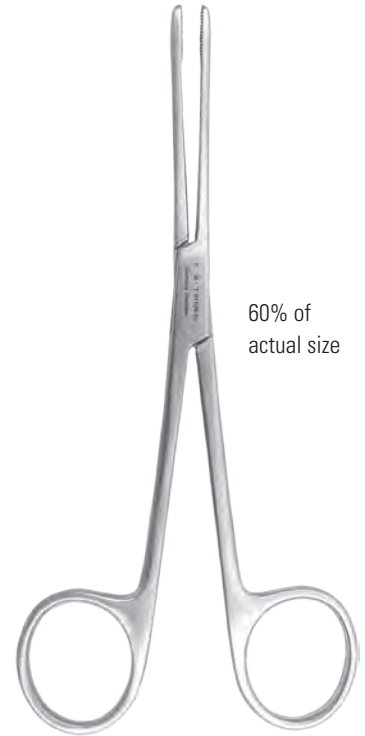

Allis Clamp

60% of actual size

5x6 Teeth

15 cm
Tip width: 6 mm

No. 91191-15

Hose Clamp

60% of actual size

Cross-Serrated

15 cm
Tip width: 4 mm

No. 91198-15

Lister Sine Clamp

60% of actual size

Serrated

16 cm
Tip width: 3 mm

No. 91199-16